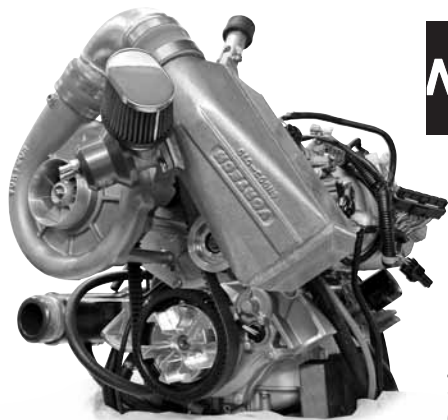

**NEW**

Riva/Vortech Supercharged STX-15F Engine  
(Team Kawi Spec)

**PERFORMANCE DATA**  
Stock  
61 MPH @ 7,600 RPM  
Supercharged  
80+ MPH @ 8,300 RPM

## RIVA / VORTECH STX-15F SUPERCHARGER KIT

Our race bred Supercharger System for the Kawasaki STX-15F contains all necessary engine components to produce the ultimate 80mph closed course race craft. Kit contains the same specifications that Team Kawasaki won two 2004 Pro Runabout World Titles with. System produces over 300hp using VP MS109 race fuel (Jet X). Kit includes Vortech Supercharger & Intercooler Forged Racing Pistons, Free flow Exhaust Kit, Race programmed ECU, High volume Injectors & Fuel Pump along with all necessary hardware and detailed installation instructions.