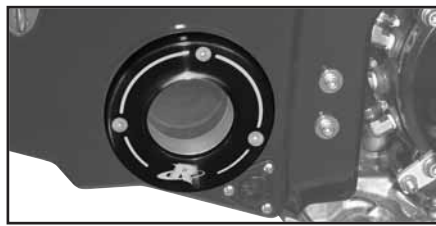

RIVA STX-F BILLET EXHAUST TIP

Description	Part No.
STX-F	RK16086