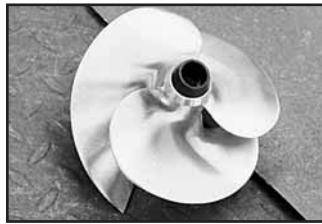

SKAT TRAK IMPELLERS

Description	Part No.
FX 140/Cruiser	SY55XLSW1319R
Stock/Ltd	
FX 140/Cruiser	SY55XLSW1420R
Off Shore	
FX HO/Cruiser	SY55XLMSW1324
Stock	
VX110 Stock	SY55KYSW1624
VX110 Deluxe	SY55KYSW1523
Sport Stock